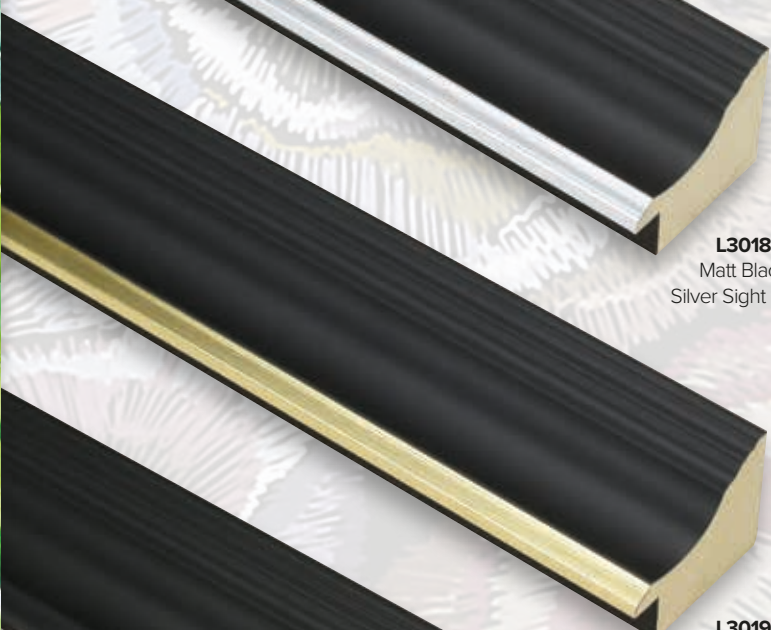

L3019
Matt Black
Gold Sight Edge