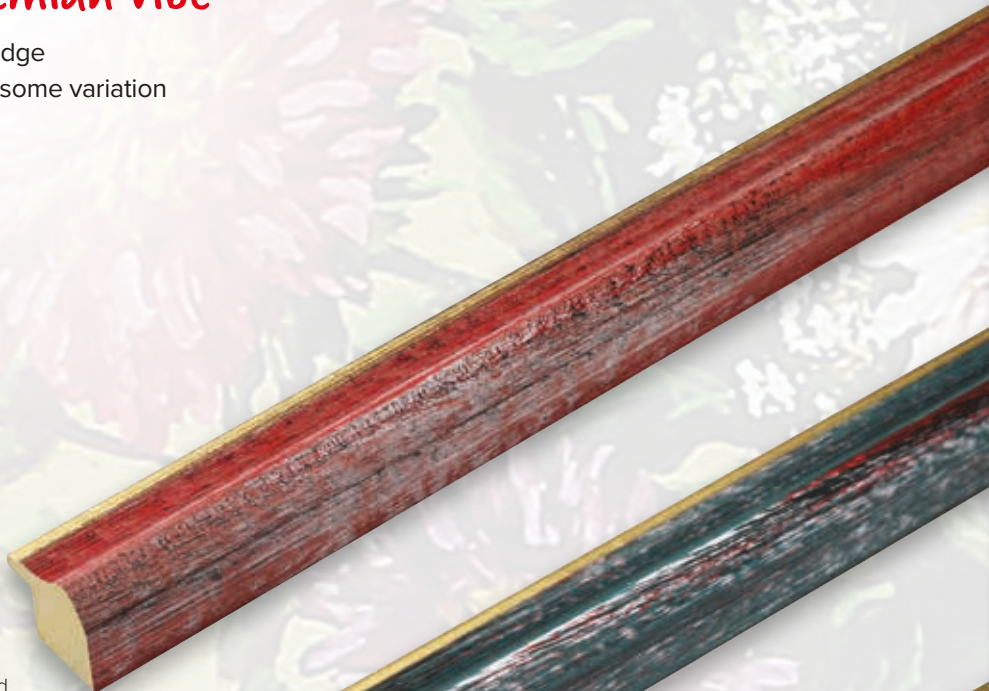

Bloomsbury

NEW

Rich colour with a Bohemian vibe

- Vibrant paint finishes with a gold sight edge
- Artisan made in small batches – expect some variation
- Timber: Finger Jointed Pine
- Made in Italy

Artisan

L2974
Cardinal Red