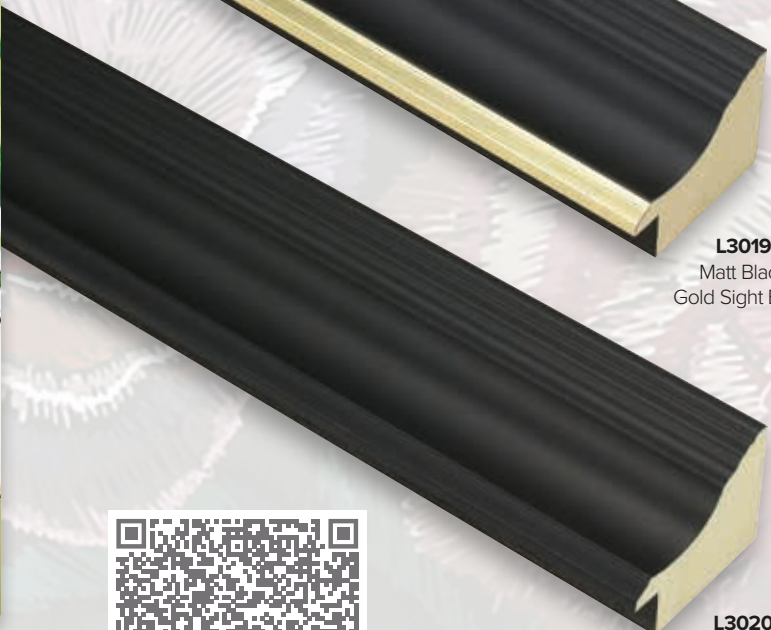

L3020
Matt Black