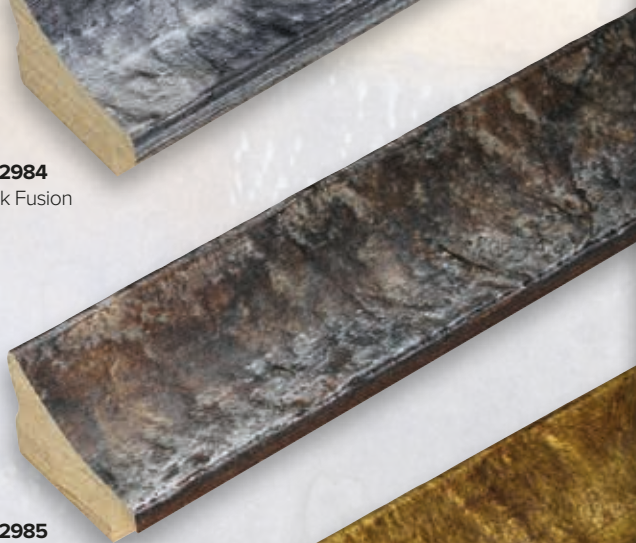

# Oberon

**NEW**

**Bold & dramatic**

- Artisan made in small batches – expect some variation
- Metallic paint layered over a subtle embossed texture
- Timber: Finger Jointed Pine
- Made in Italy

**L2984**  
Black Fusion