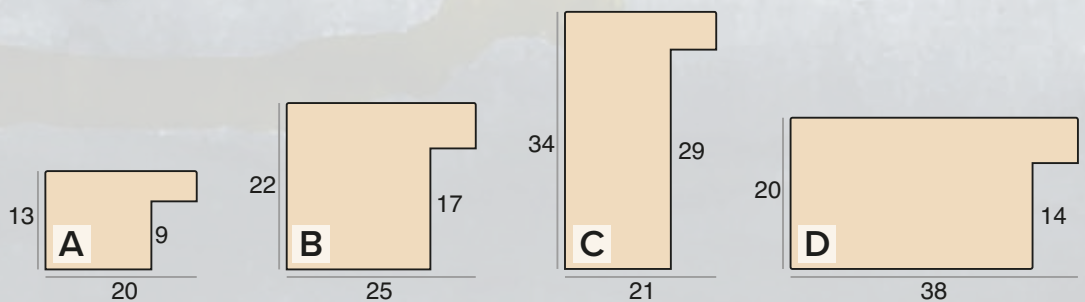

Domino

NEW
FINISH

Classic open grain

- Four coats of paint, buffed and sanded for a superior finish
- Timber: Ayous
- Made in Italy
- FSC 100%

Simple

See p.32