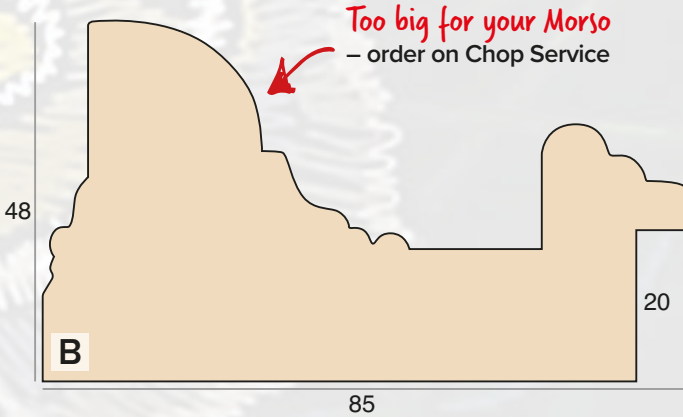

# Ledbury

**NEW**

*Heritage style,  
modern production technique*

- Specially developed wood-effect vinyl wrap, offers a restful heritage finish and perfect consistency
- Timber: Finger Jointed Pine
- Made in Spain