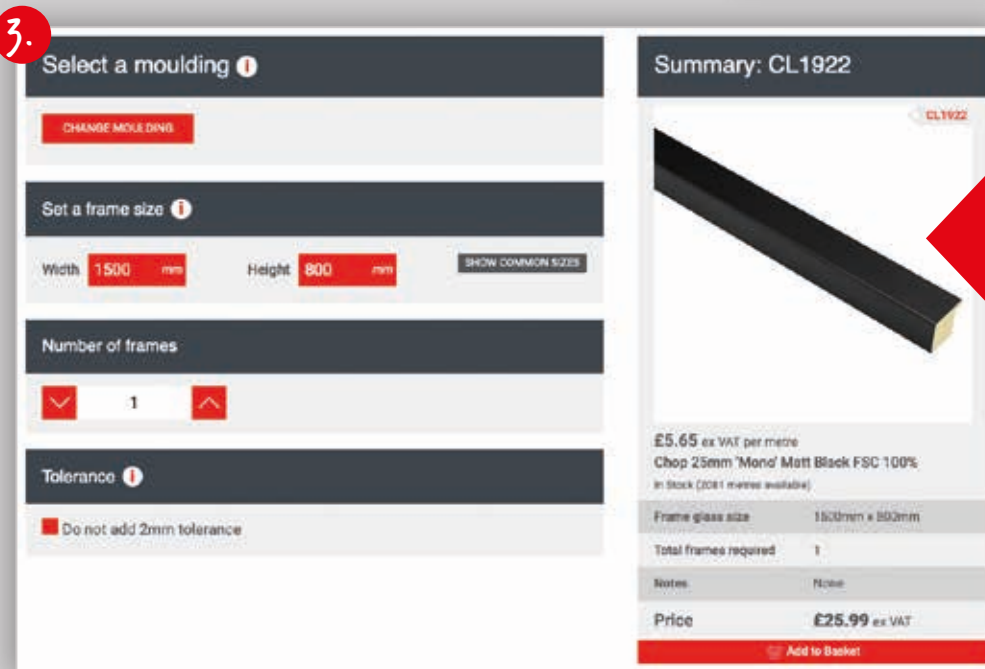

Page No.	Code
232	9715
232	9716
232	9720
232	9727
232	9728
232	9729
232	9730
232	9731
232	9721
232	9723
232	9724
232	9732
232	9733
232	9735
238	AP36-88
244	AP24-53
244	AP92-20
244	AP92-53
244	AP92-58

# Chop Service

Order profiles cut to size in 3 easy steps

1. Visit:  
[lionpic.co.uk/chop-service](http://lionpic.co.uk/chop-service)

2. Select:  
Choose your moulding

3. Order:  
Enter your measurements  
and complete your order!