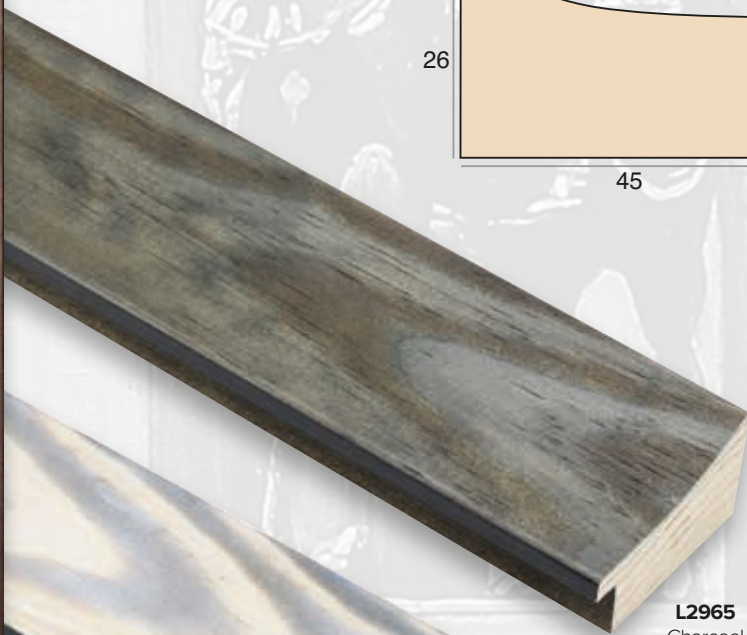

Glenburn **NEW**

Distinctive bold grain for a natural, modern look

- This pine moulding is charred and stained to bring out the grain, then given a semi-matt finish
- Timber: Finger Jointed Pine
- Made in Spain

L2965
Charcoal